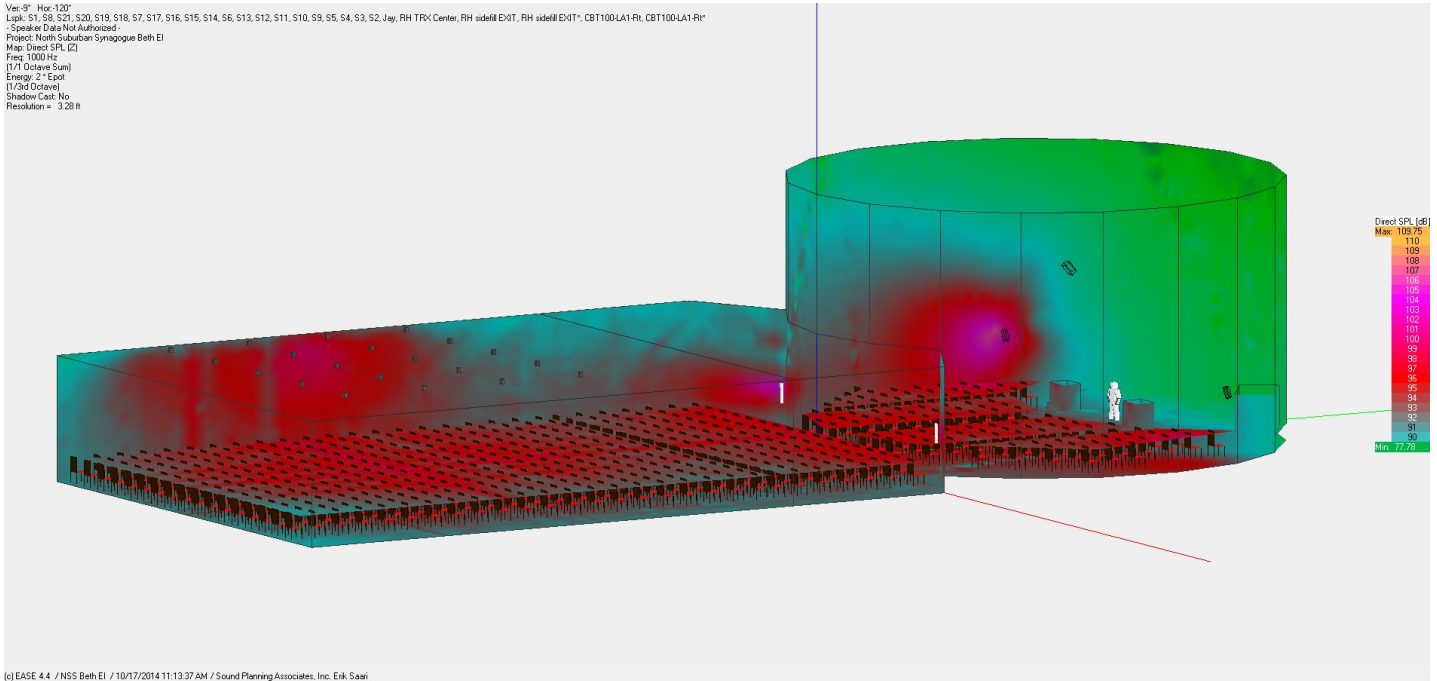

North Suburban Synagogue Beth El

EASE Acoustic Model Shown with sound system on