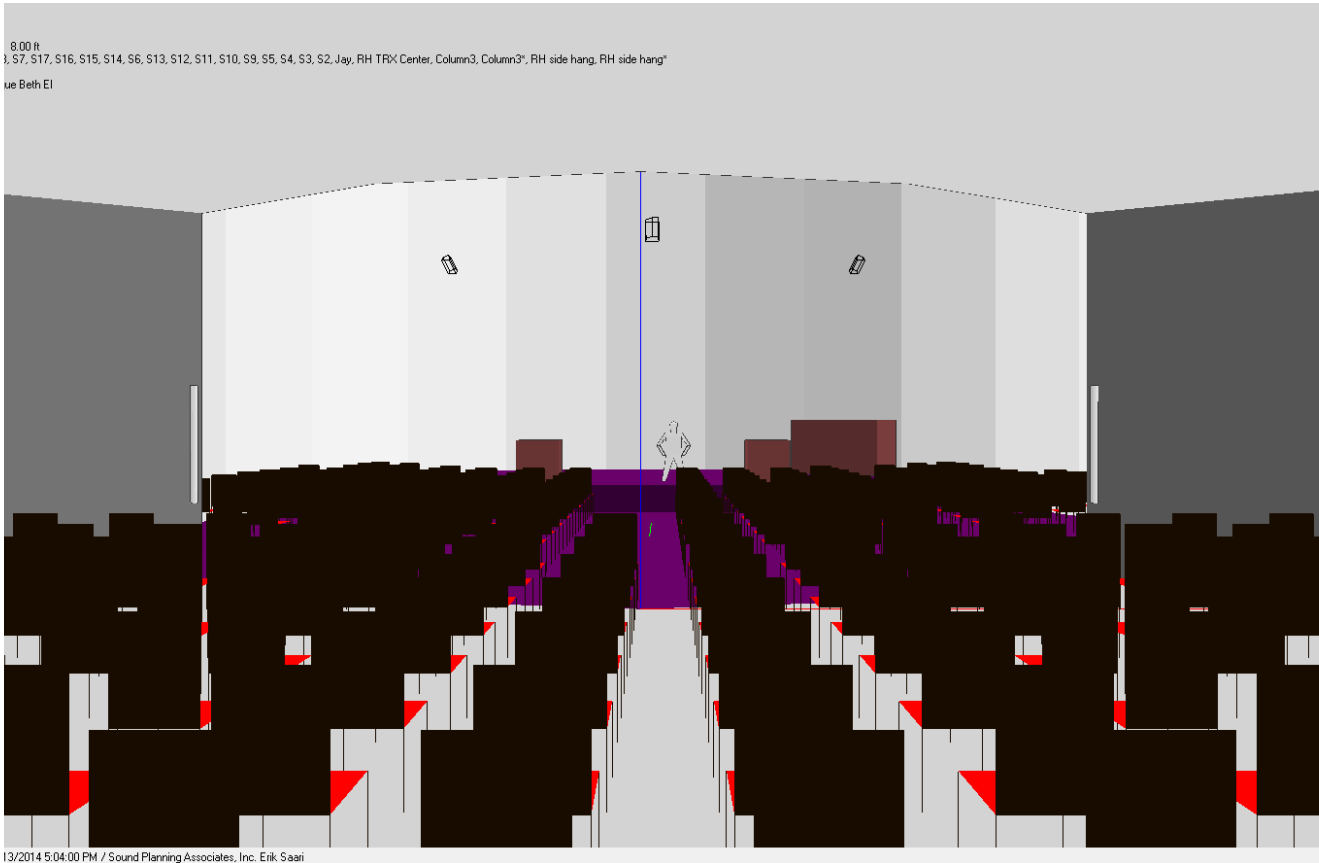

North Suburban Synagogue Beth El

To aid in design of the loudspeaker system, Sound Planning utilized EASE acoustic modeling software. This design utilized Renkus Heinz Point-Source loudspeakers to cover the majority of the main floor seating. In addition to the main loudspeakers additional JBL line-array loudspeakers were installed as mid fills. The resulting sound is consistent and musical throughout the entire sanctuary and social hall.