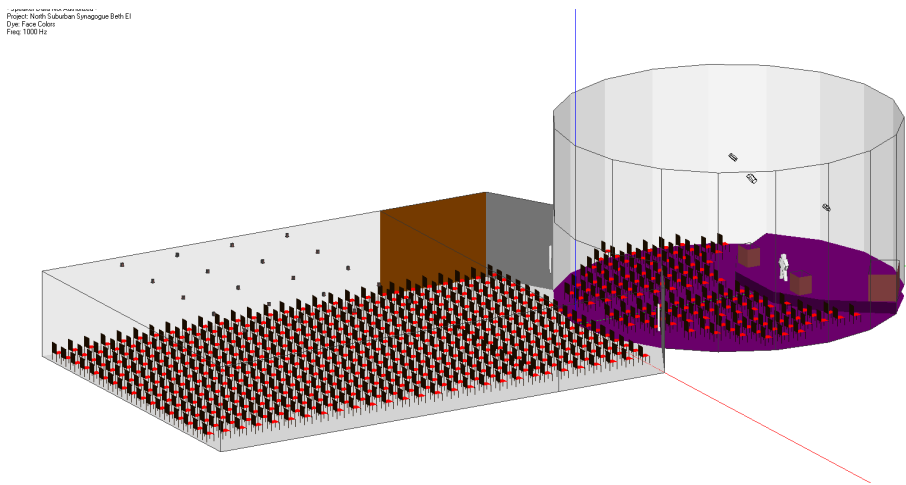

PROFESSIONAL SOUND AND AUDIOVISUAL INTEGRATION

Sound Planning Associates, Inc.
www.soundplanning.com
923 W. Liberty Drive
Wheaton, IL 60187

Phone: 630-653-6700