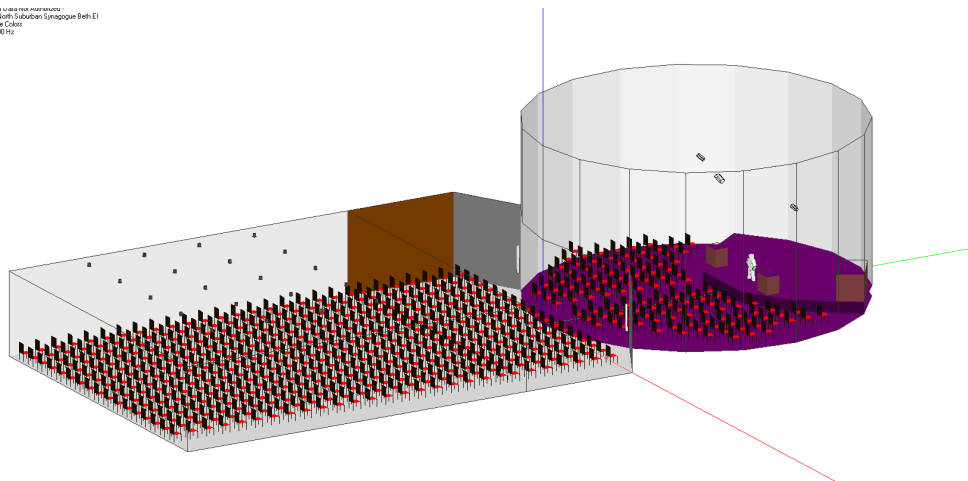

PROFESSIONAL SOUND AND AUDIOVISUAL INTEGRATION

Sound Planning Associates, Inc.
www.soundplanning.com
923 W. Liberty Drive
Wheaton, IL 60187

Phone: 630-653-6700