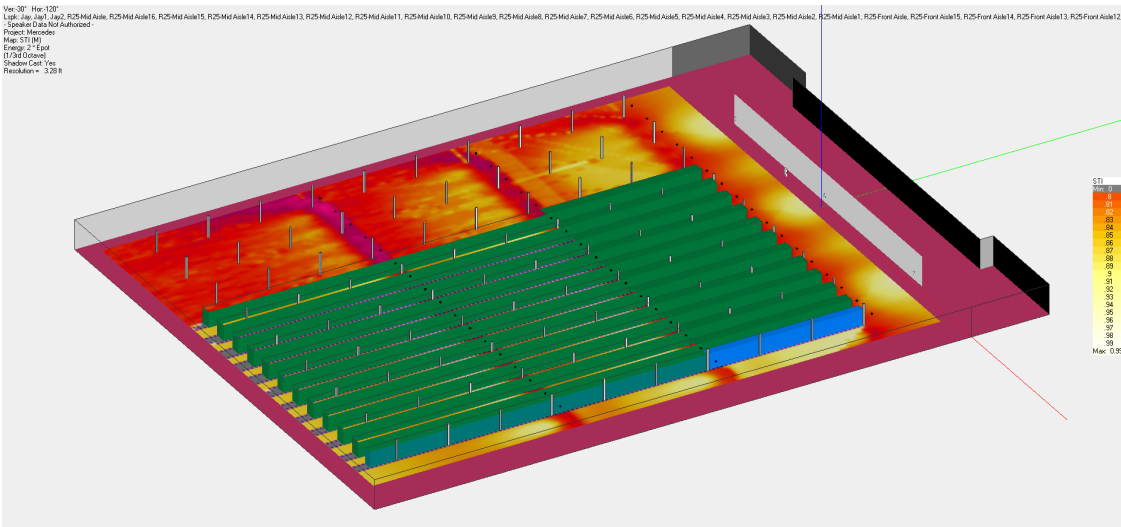

PROFESSIONAL SOUND AND AUDIOVISUAL INTEGRATION

Mercedes Benz: Plant Page & Warehouse Music

1.00	EXCELLENT
0.90	
0.85	
0.80	
0.75	
0.70	GOOD
0.65	
0.60	
0.55	FAIR
0.50	
0.45	POOR
0.40	
0.35	
0.30	
0.20	BAD
0.00	

Speech Transmission Index (STI) is a measure of speech transmission quality. The absolute measurement of speech intelligibility is a complex science. The STI measures some physical characteristics of a transmission channel (a room, electro-acoustic equipment, telephone line, etc.), and expresses the ability of the channel to carry across the characteristics of a speech signal. STI is a well-established objective measurement predictor of how the characteristics of the transmission channel affect speech intelligibility.

PROFESSIONAL SOUND AND AUDIOVISUAL INTEGRATION

Sound Planning Associates, Inc.
www.soundplanning.com
923 W. Liberty Drive
Wheaton, IL 60187
Phone: 630-653-6700