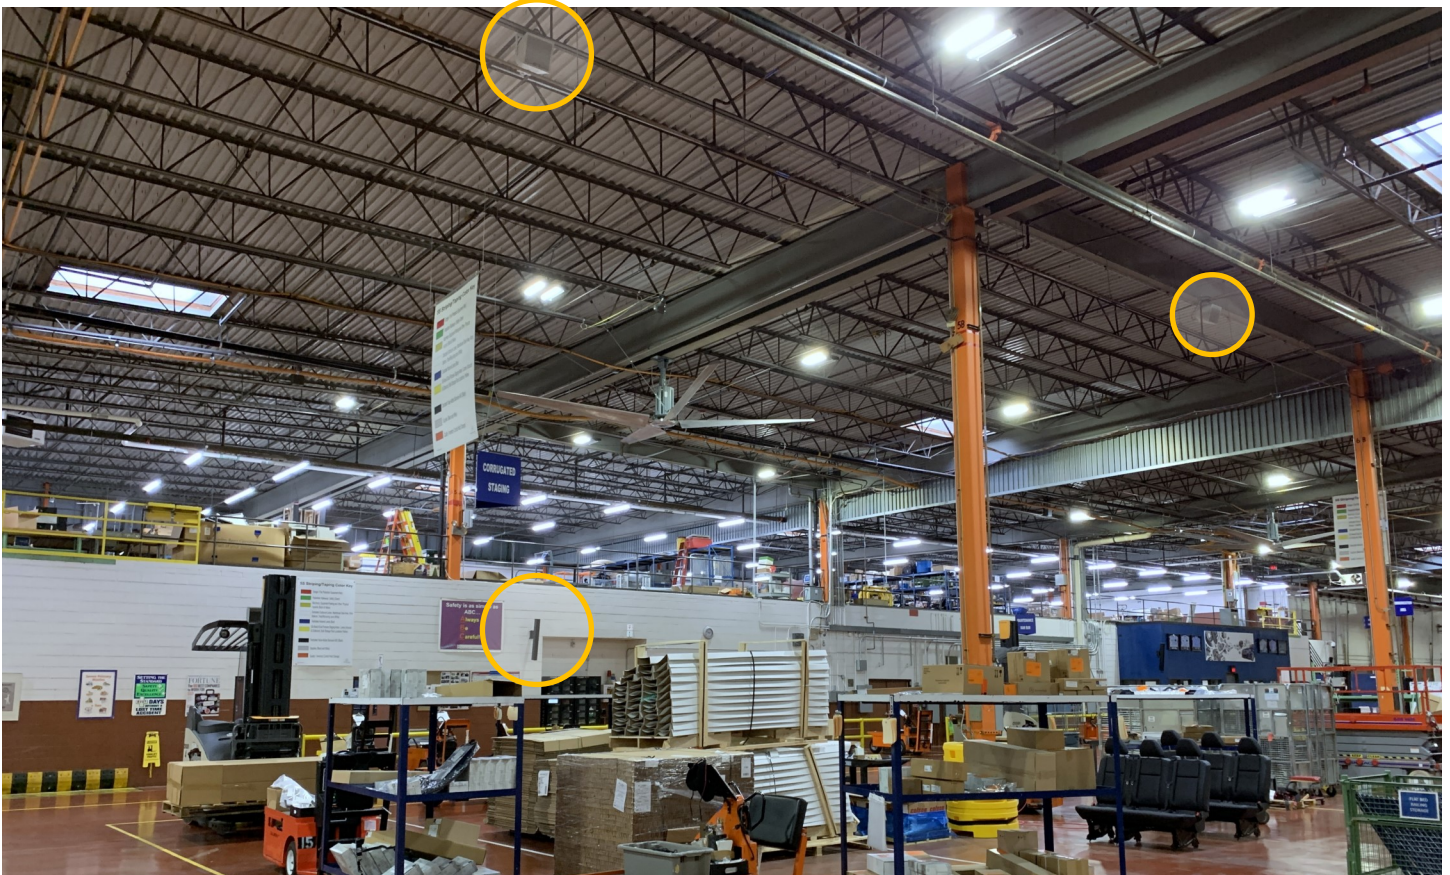

PROFESSIONAL SOUND AND AUDIOVISUAL INTEGRATION

Mercedes Benz: Plant Page & Warehouse Music

Mercedes Benz wanted to boost morale and also allow for announcements to be clearly broadcast throughout their warehouse in Carol Stream. Sound Planning was tasked with designing a great sounding PA for music that could also provide intelligible paging in a 350,000 square foot warehouse. Using EASE acoustic modeling software, we were able to utilize the right amount of loudspeakers to keep within the budget. The result was a huge success for the employees! We even saw some dancing...